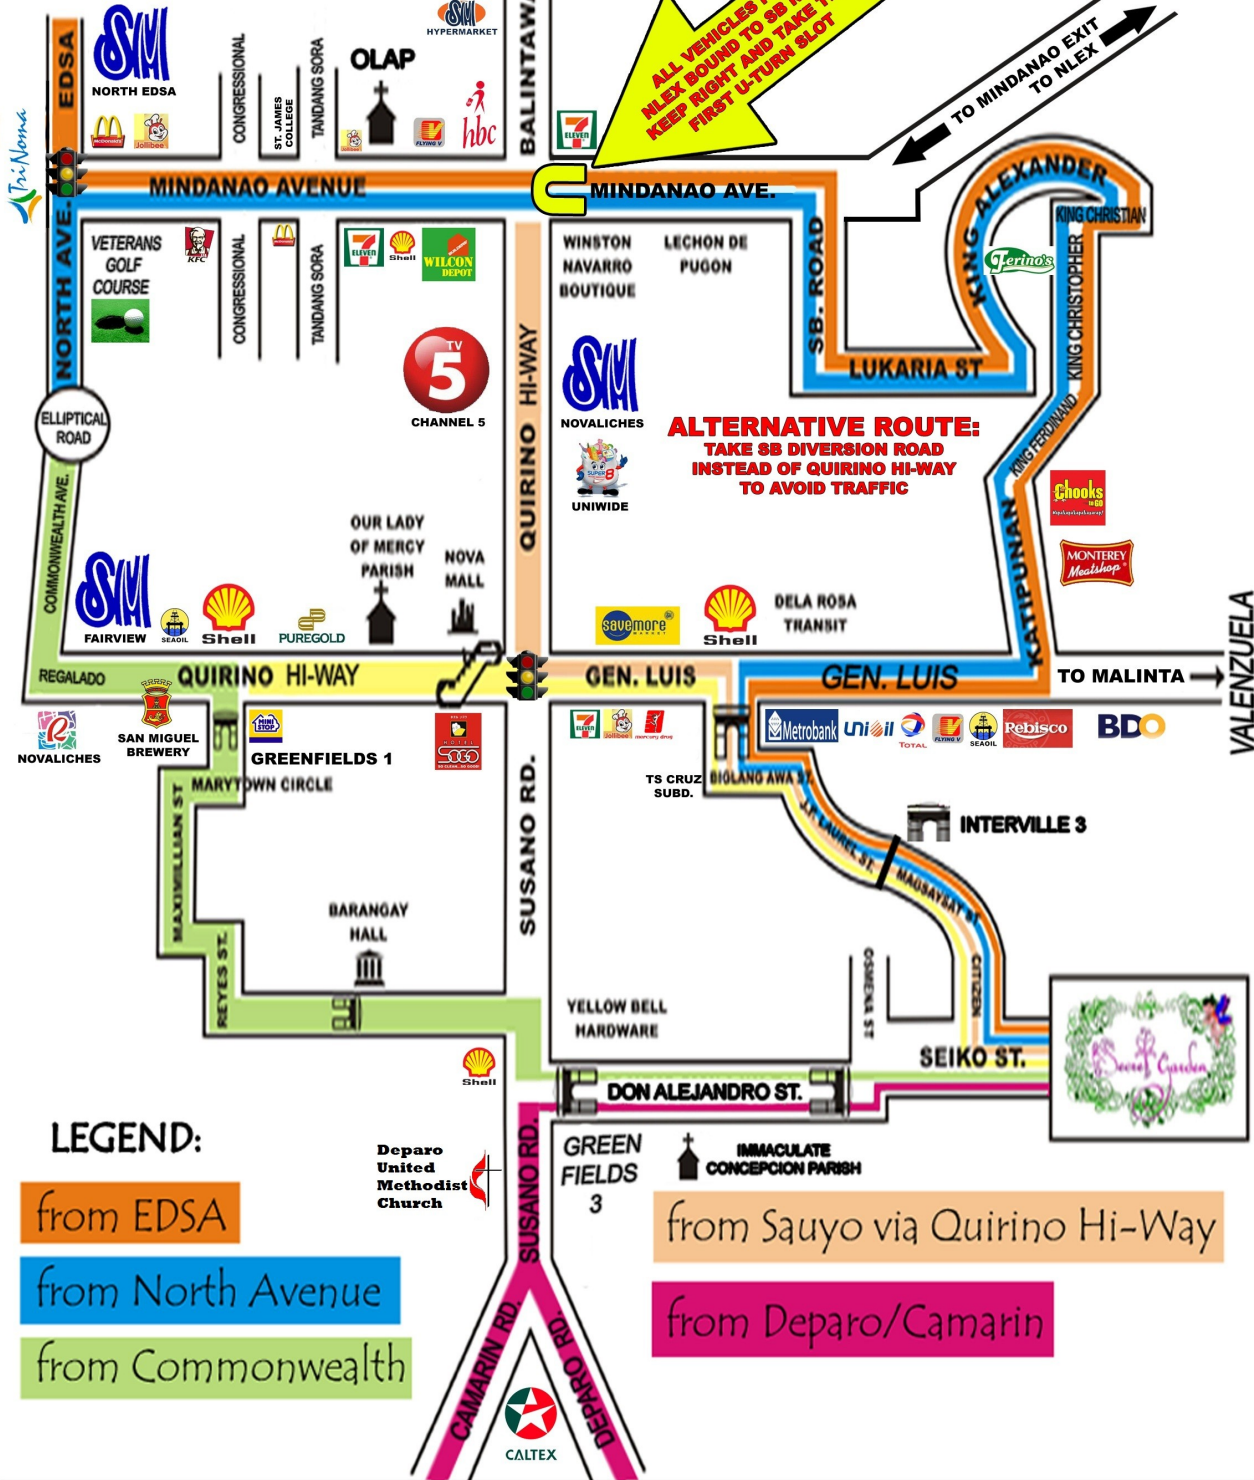

← TO CUBAO

LEGEND:

from EDSA

from North Avenue

from Commonwealth

from Sauyo via Quirino Hi-Way

from Deparo/Camarin